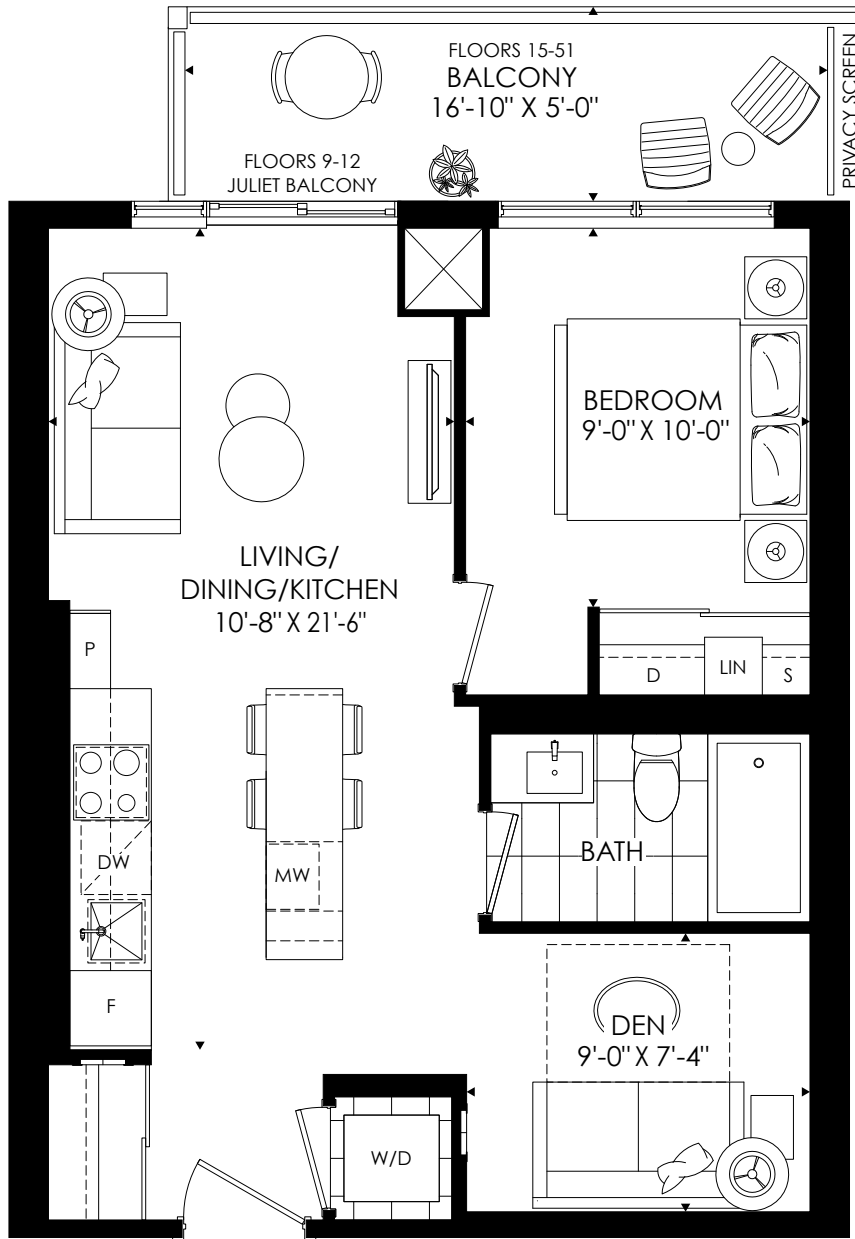

568

THE SAINT

1 BEDROOM + DEN + 1 BATH

INDOOR LIVING - 568 SQ. FT. • OUTDOOR LIVING - 78 SQ. FT. • TOTAL LIVING - 646 SQ. FT.

All plans, dimensions and specifications are subject to change without notice. Actual usable floor space may vary from the stated floor area. Column locations, window locations and size may vary and are subject to change without notice. Renderings are artists concept and will change if required by site conditions. Plans, specifications and materials are subject to availability, substitution, modification without notice at sole discretion of Minto Communities Inc. E. & O.E. 0919